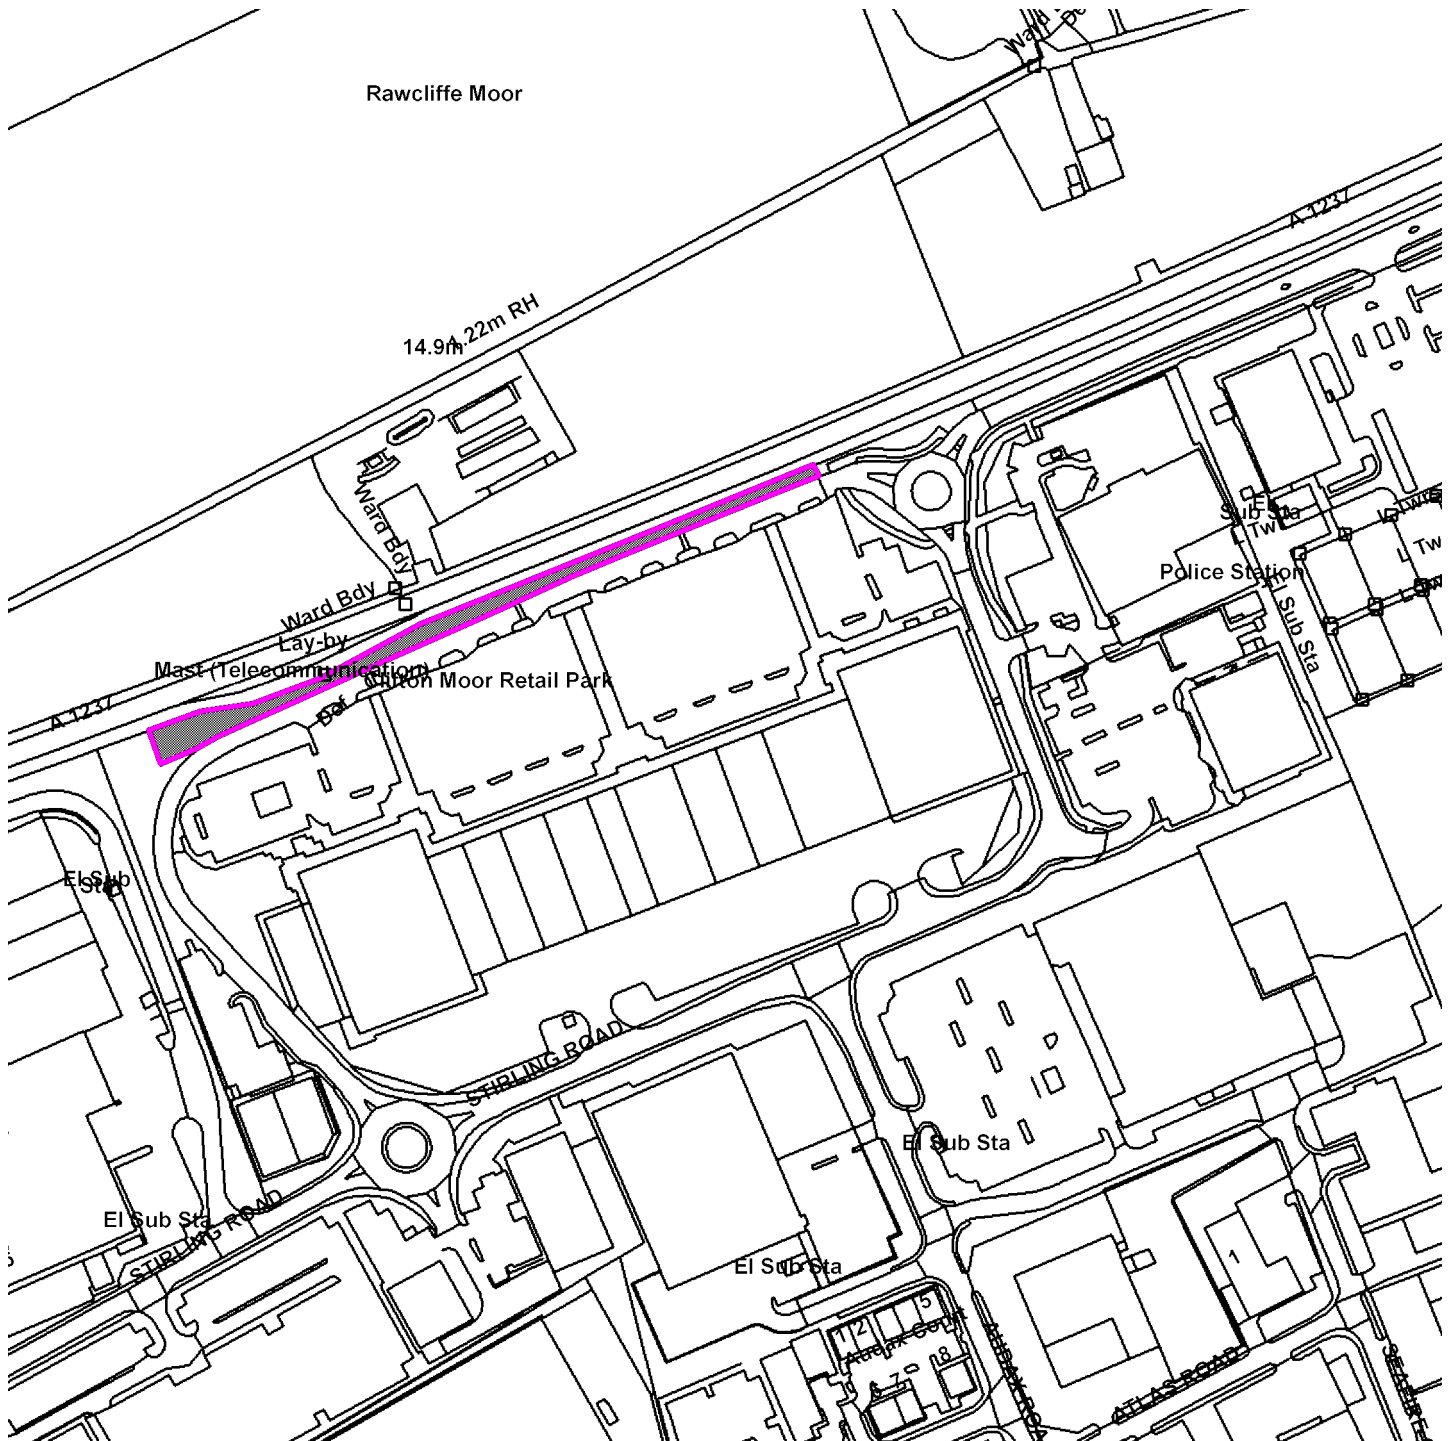

## Clifton Moor Centre, Stirling Road

Scale : 1:3055

Reproduced from the Ordnance Survey map with the permission of the Controller of Her Majesty's Stationery Office © Crown Copyright 2000.

Unauthorised reproduction infringes Crown Copyright and may lead to prosecution or civil proceedings.